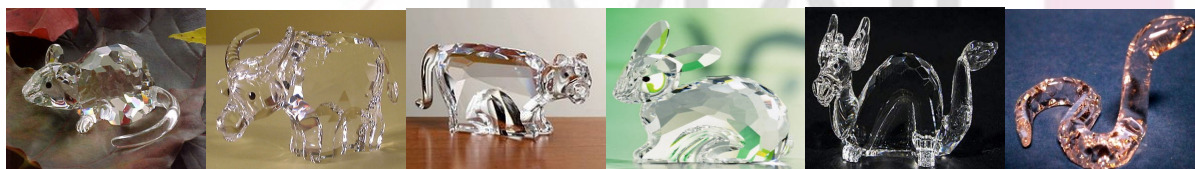

**CHINESE ZODIAC CALENDAR**

Below is a list of Chinese Zodiac years. If you were born between January 21 and February 19 you will need to find your animal year (using the longer, more detailed chart) due to the Chinese New Year being based on the Lunar Cycle. Those born outside those times can use either this chart, or the shorter, simplified version. Once you have found your animal sign, the characteristics are given for each of the animals. See if you can recognise any of the personality traits!